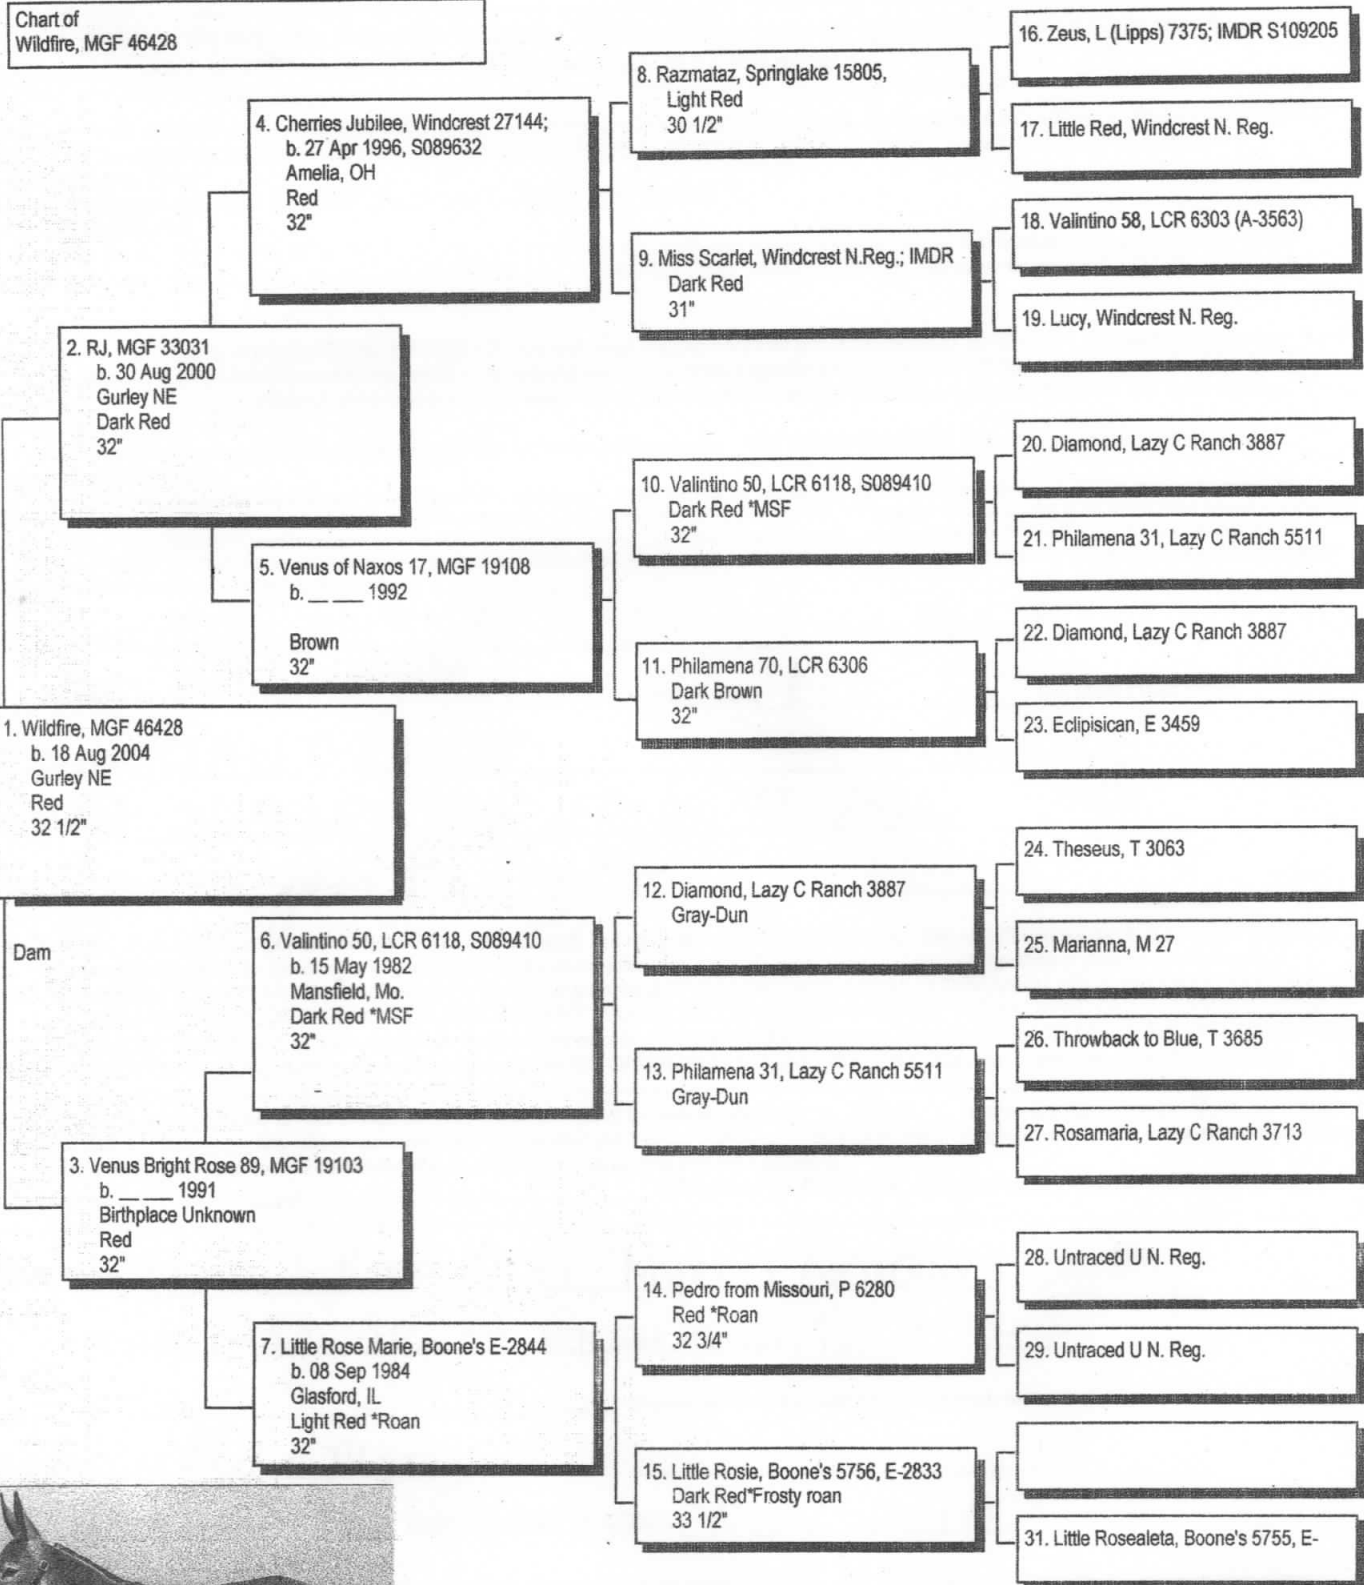

AVID\*098\*298\*526

Pedigree

Chart #1

Chart of Wildfire, MGF 46428

The American Donkey and Mule Society  
 P.O. Box 1210, Lewisville, TX 75067 (972) 219-0781  
 The American Donkey and Mule Society is not responsible  
 for errors in information submitted to the registry.