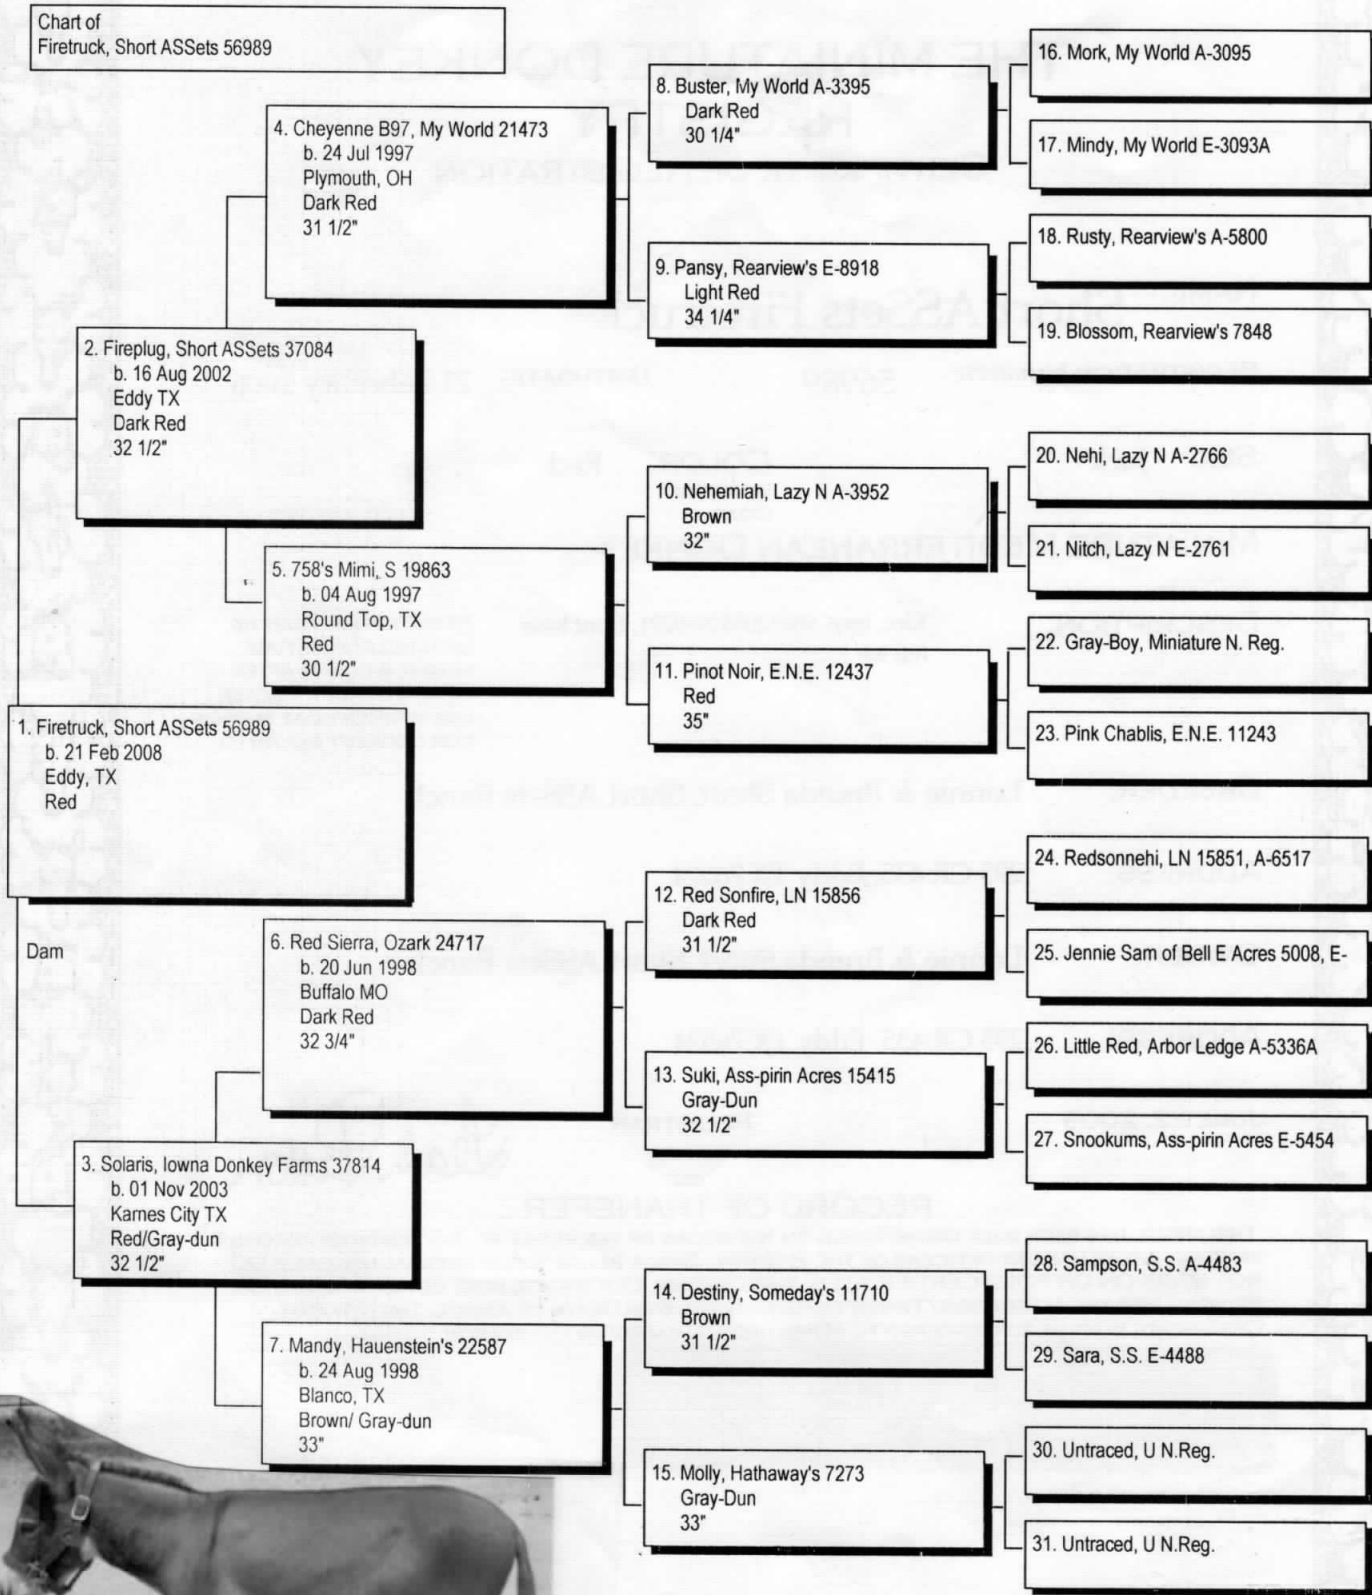

Pedigree

Chart #1

Firetruck

The American Donkey and Mule Society
 P.O. Box 1210, Lewisville, TX 75067 (972) 219-0781
 The American Donkey and Mule Society is not responsible
 for errors in information submitted to the registry.