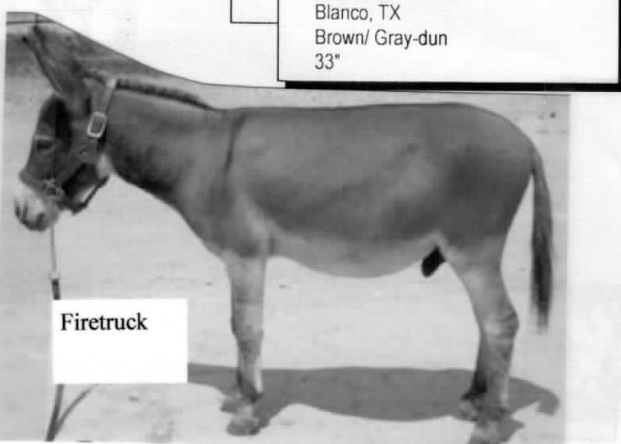

Pedigree

Chart #1

Firetruck

The American Donkey and Mule Society
 P.O. Box 1210, Lewisville, TX 75067 (972) 219-0781
 The American Donkey and Mule Society is not responsible
 for errors in information submitted to the registry.