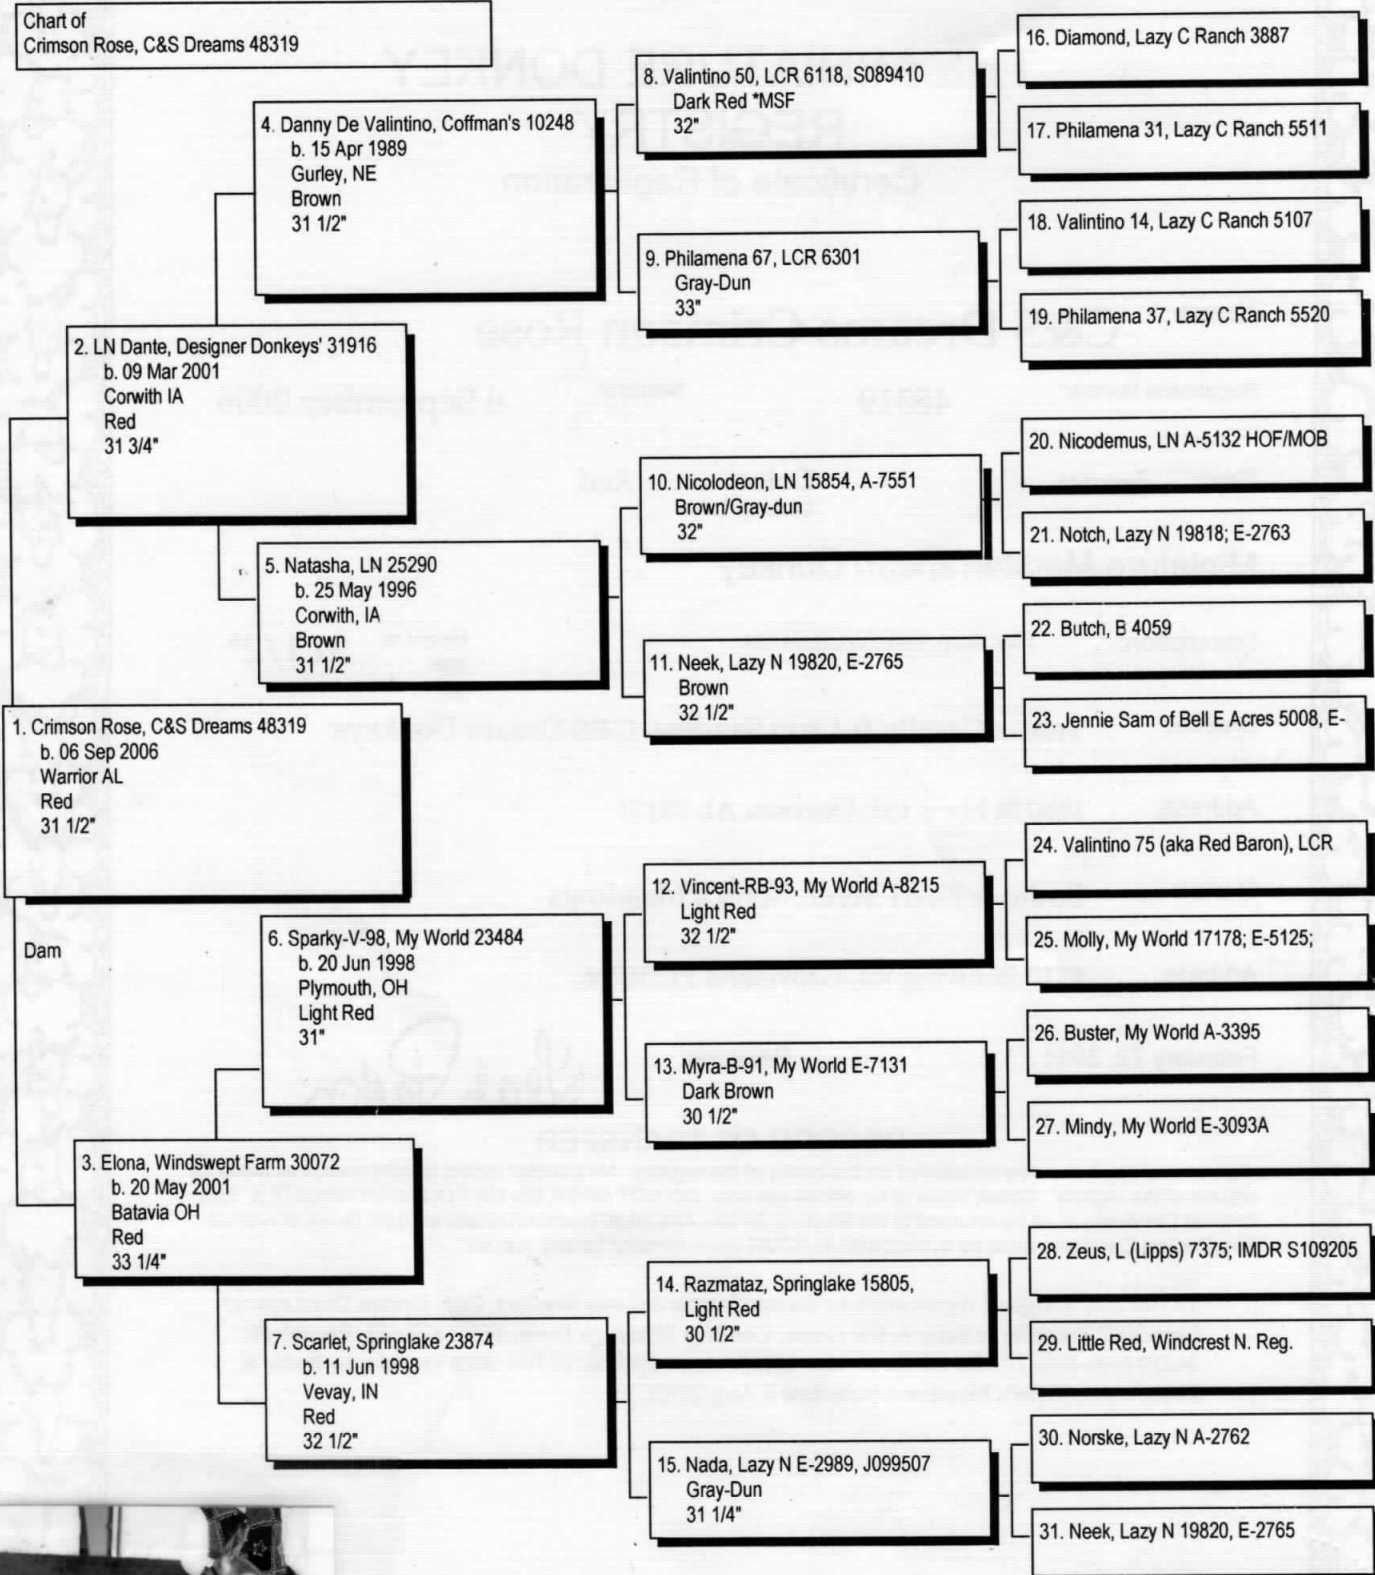

Pedigree

Chart #1

Chart of  
Crimson Rose, C&S Dreams 48319

C&S  
Dreams  
Crimson  
Rose